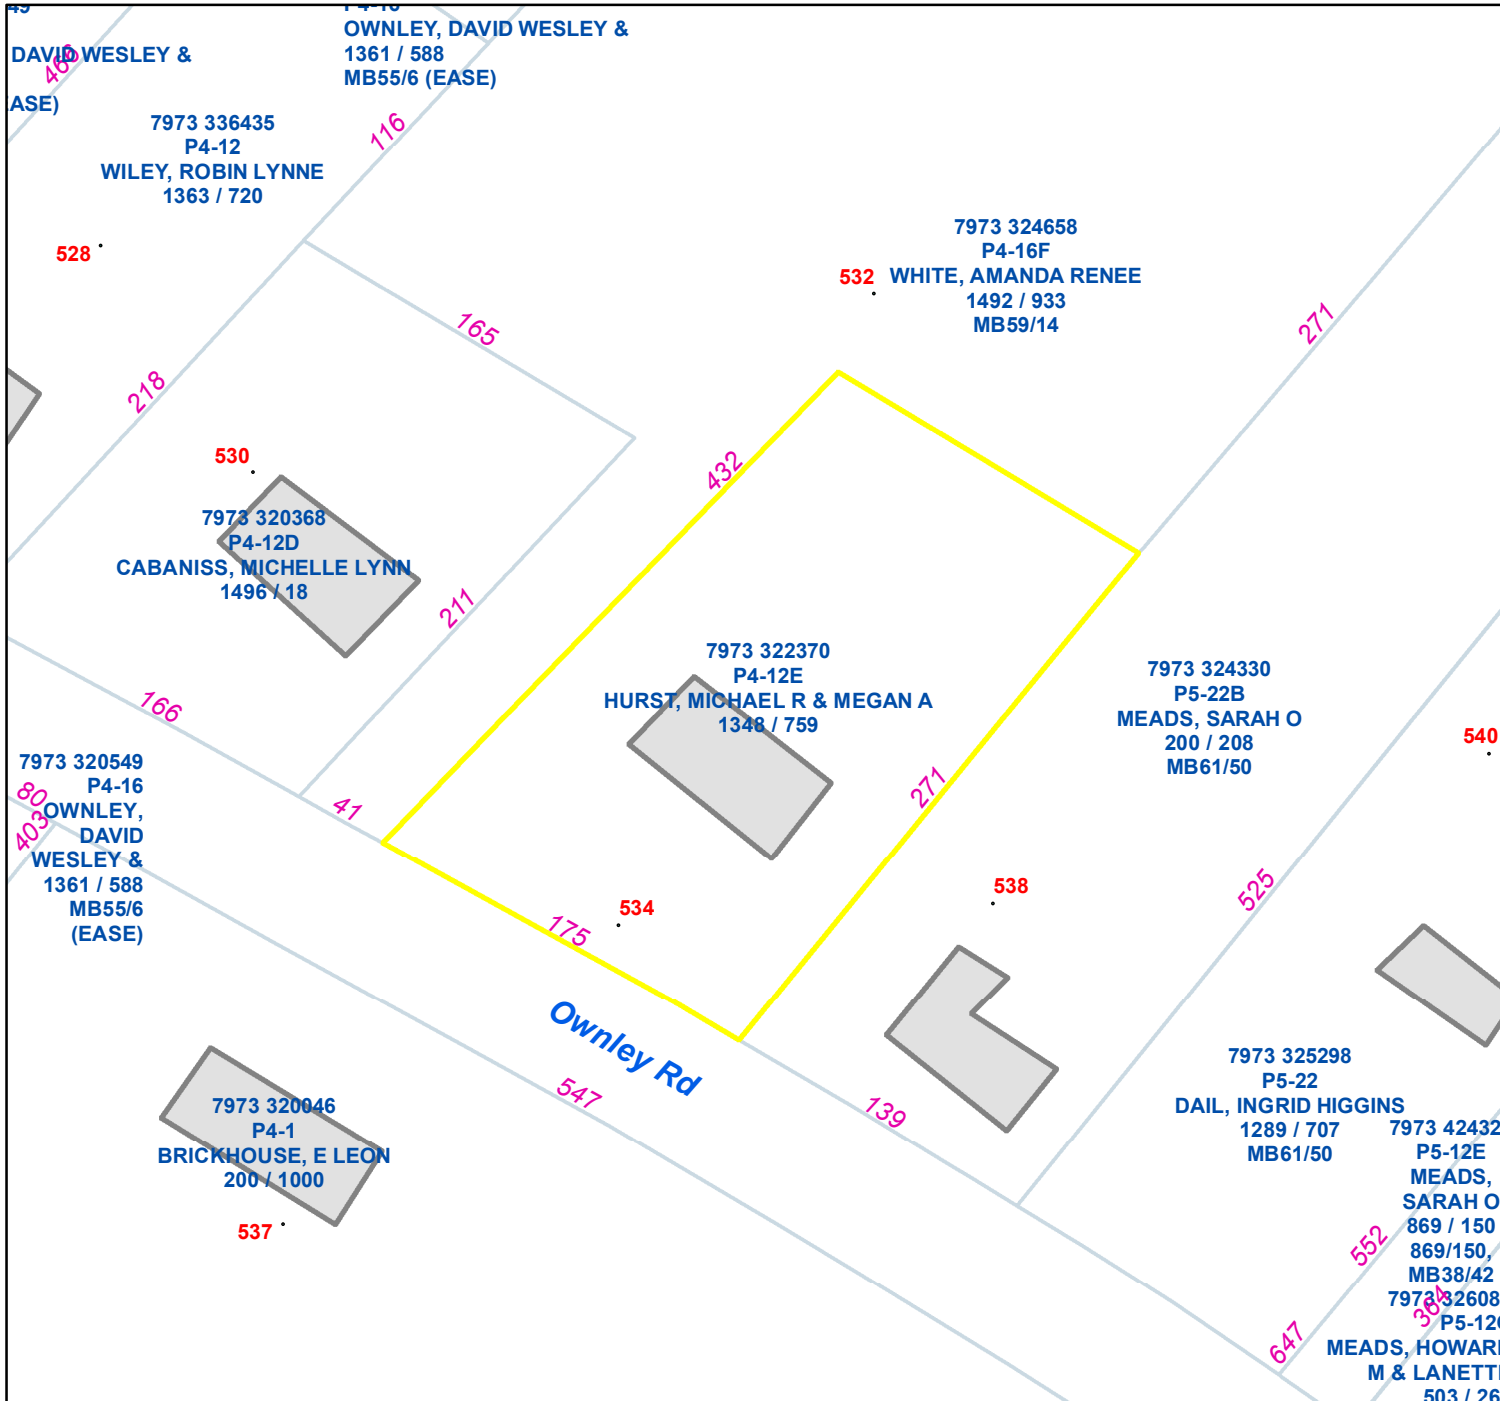

Pasquotank County, NC

Parcel ID: 7973 322370

Map: P4-12E

LOT: 0

00534 OWNLEY RD
HURST, MICHAEL R & MEGAN A

534 OWNLEY RD
ELIZABETH CITY NC 27909

Deed Book: 1348
Deed Page: 759
Date: 20191010

Land Value: 30200
Ag Value: 0
Bldg Value: 216100
Total Value: 246300

Taxed Acres: 1.029

PASQUOTANK
COUNTY · NC

Date: 3/5/2024

Property Ownership/
Lines as of January 1, 2024

NOT A SURVEY

This map was created from historic maps, recorded deeds and surveys.
It CAN NOT be used to convey land, settle land disputes or build fences.